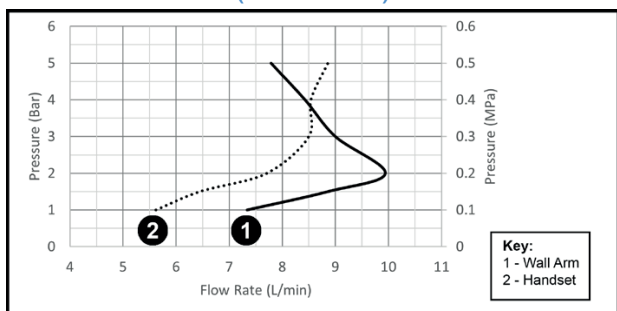

BubbleSpa® Flow Rates

95001000
Overhead Shower (Wall Arm)

95002000
Overhead Shower (Ceiling Arm)

95003000
Thermostatic Shower Set Concealed
(Wall Arm)

95004000
Thermostatic Shower Set Concealed
(Ceiling Arm)