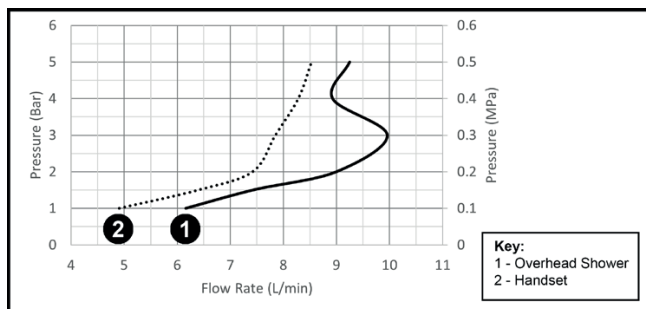

95005000
Thermostatic Shower Set Exposed

Kelda Showers Limited
Unit 11 Brickfield Trading Estate
Brickfield Lane
Chandler's Ford
Eastleigh
SO53 4DR