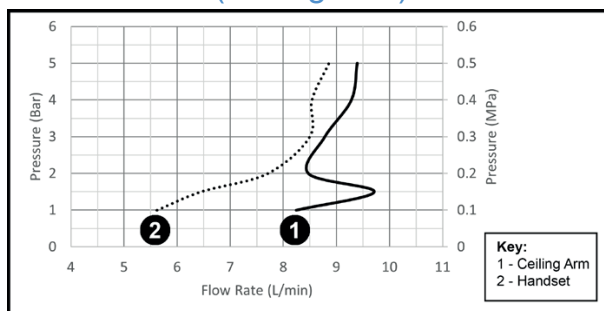

BubbleSpa® Flow Rates

95001000
Overhead Shower (Wall Arm)

95002000
Overhead Shower (Ceiling Arm)

95003000
Thermostatic Shower Set Concealed
(Wall Arm)

95004000
Thermostatic Shower Set Concealed
(Ceiling Arm)