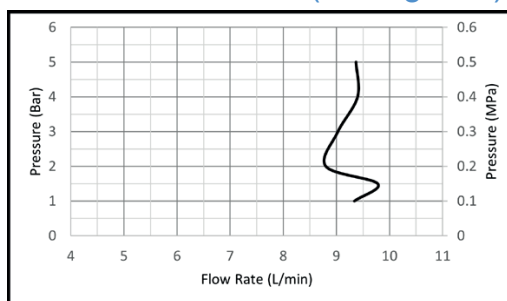

BubbleSpa® Flow Rates

95001000
Overhead Shower (Wall Arm)

95002000
Overhead Shower (Ceiling Arm)

95003000
Thermostatic Shower Set Concealed
(Wall Arm)

95004000
Thermostatic Shower Set Concealed
(Ceiling Arm)