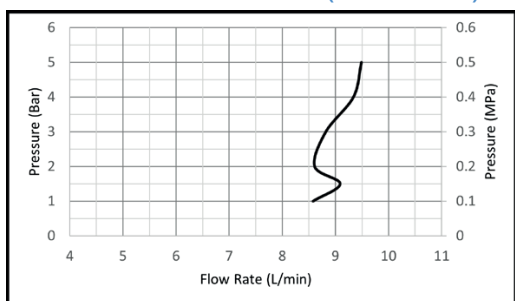

BubbleSpa® Flow Rates

95001000
Overhead Shower (Wall Arm)

95002000
Overhead Shower (Ceiling Arm)

95003000
Thermostatic Shower Set Concealed
(Wall Arm)

95004000
Thermostatic Shower Set Concealed
(Ceiling Arm)